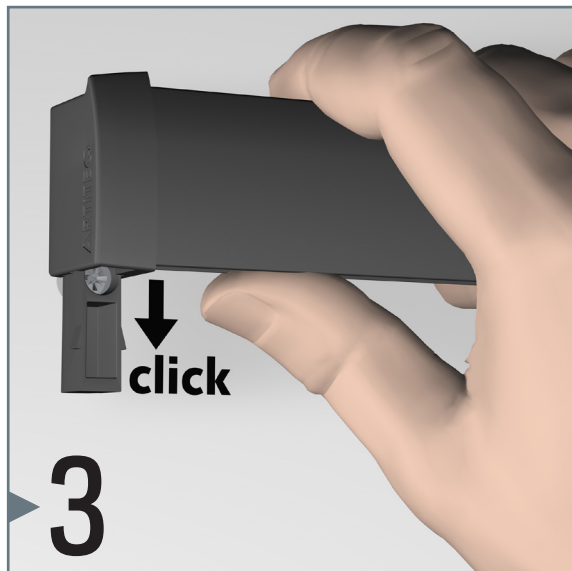

# MAGAZINE RAIL

5 KG MAX.

installation movie:

FLEXIBLE  
SAFE  
STRONG