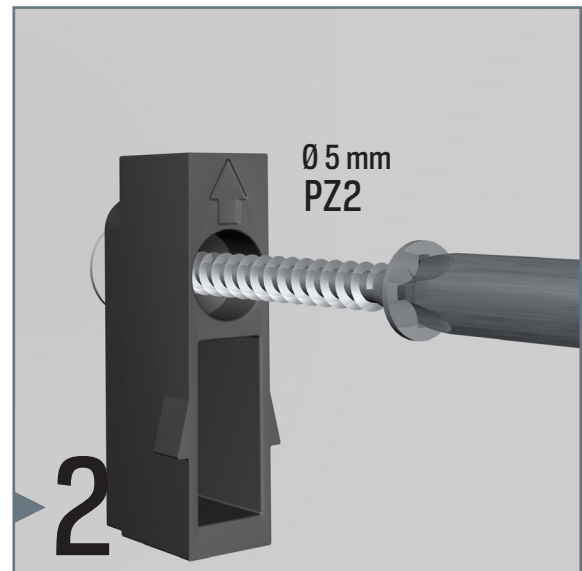

# MAGAZINE RAIL

5 KG MAX.

installation movie:

FLEXIBLE  
SAFE  
STRONG