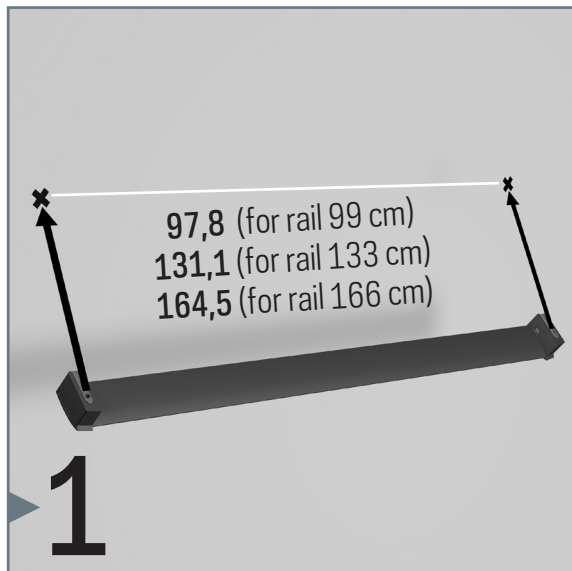

# MAGAZINE RAIL

5 KG MAX.

installation movie:

FLEXIBLE  
SAFE  
STRONG